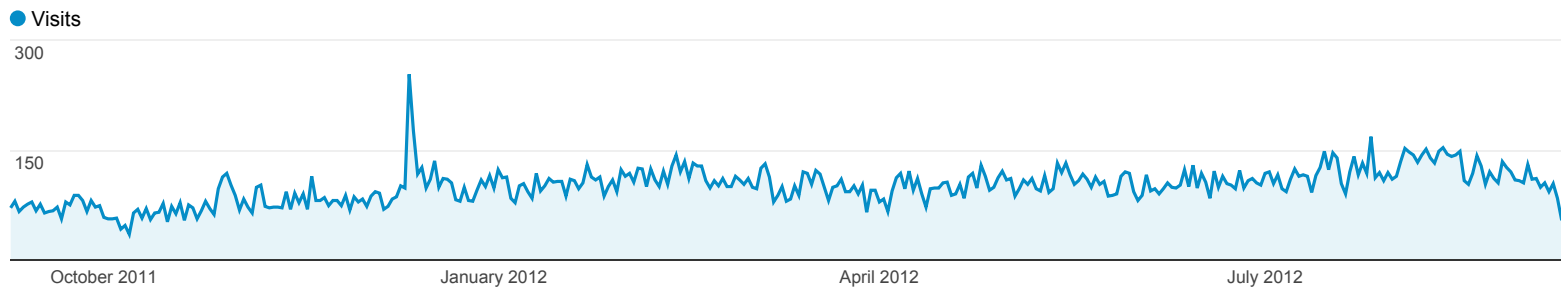

Devices

% of visits: 12.19%

Explorer

Site Usage

Visits

**36,963**

% of Total: 12.19% (303,145)

Pages / Visit

**3.46**

Site Avg: 3.99 (-13.37%)

Avg. Visit Duration

**00:05:24**

Site Avg: 00:05:27 (-0.91%)

% New Visits

**31.76%**

Site Avg: 41.24% (-23.00%)